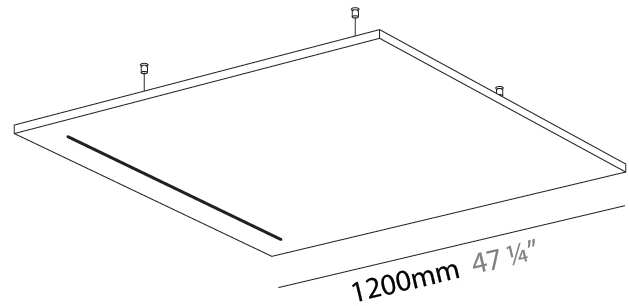

1. To build a product code in our configurator select the specify button on the base model # product page
2. To build a manual product code on this datasheet choose from the options listed below in blue font and add the suffix to the base model #

GENERAL

Series: Just Black Acoustic
Brand: Prolicht
Division: Architectural
Mounting Type: Suspension
Mounting Location: Ceiling

PHYSICAL

Shape: Square
Length (mm): 1200
Length (in): 47 ¼
Width (mm): 1200
Width (in): 47 ¼
Height (mm): 41
Height (in): 1 ⅝

Light Distribution: Direct
Fixture Finish: [ANC / ASH / BNA / BTC / BZE / CEL / EGG / EVG / FOG / FOS / FST / FUA / IRI / IRO / KHA / LIC / LIM / MER / MSN / MUS / ONX / PEA / PLU / POL / PPY / RAY / ROY / RST / STE / SWD / TAN / TAU](#)

Holder Finish: [SSR / BKV / CWI / CRY / HAB / LAG / UFT / ITA / RUA / RUR / MIC / FTG / MYG / TWT / LOD / PUS / FRO / FUP / KIA / POP / BLS / SPG / MEY / GOH / GUM / CHC / COM / ABZ / JAG](#)

Fixture Material: Aluminum
Cable Details: [2,000mm / 6,000mm Transparent Cable](#)

ELECTRICAL

Lamp Type: LED
Input Wattage (W): 23
Total Output Wattage (W): 20.9
Dimming: Non-Dimmable
Driver Included: No
Driver Location: Remote
Driver Type: Constant Voltage - Universal
Driver Class: Class 2
Input Voltage (V): 120 - 277
Output Voltage (V): 24

LED

Color Temperature (°K): 2700
Max. Delivered Lumen (lm): 603
Nominal Lumen (lm): 862
CRI: >90 CRI
Lamp Life (hrs): 80000

OPTICAL

Beam Angle: 30

RATINGS AND CERTIFICATIONS

Certified By: Certified for North American Standards
IP rating: IP20